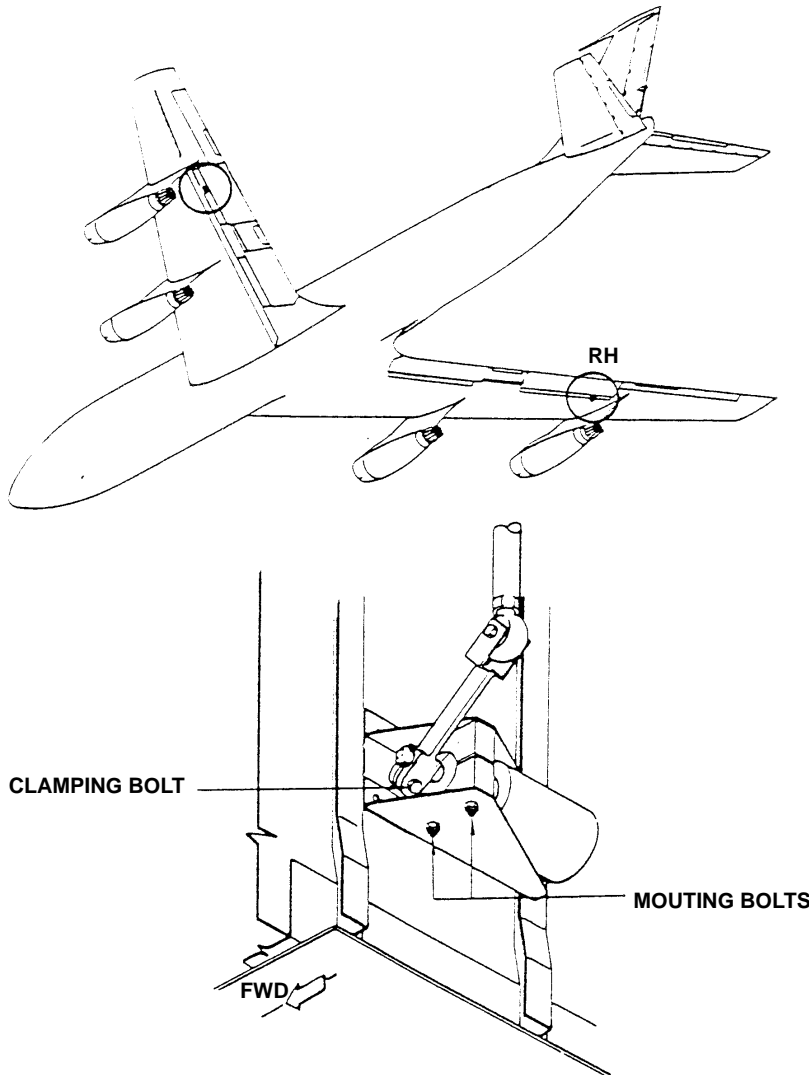

sabena [®] B707	Module: RH WING + FL CTR	A/C Reg :	Check :	 41F1000500
	Oper. : RT-MP LC			
	Type : REI-INSP	Issuer : A59513	Cert.St.: 50516	Page 1 of 2
Spec. : ELECTRICIAN	Release Date: 18.05.2010			

AUTOPILOT SPOILER POS TRANS INSP

Execution / Start Date:	
End Date:	

MAINT	RII/INSP

sabena B707	Module: RH WING + FL CTR	A/C Reg :	Check :	 41F1000500
	Oper. : RT-MP LC			
	Type : REI-INSP	Issuer : A59513	Cert.St.: 50516	Page 2 of 2
Spec. : ELECTRICIAN	Release Date: 18.05.2010			

AUTOPILOT SPOILER POS TRANS INSP

					MAINT	RII/INSP	
Nr.	Hardtime	Task	Spec.	Related Documents			
1.		E2	REI	MMS-328 221004 00100 rev 15/05/01			
Check: C							
Zones: 687							
Access:							
NRC YES <input type="radio"/> NO <input type="radio"/>		IF YES, NUMBER(S):					

INSPECTION OF THE RH AUTOPILOT SPOILER POSITION TRANSMITTER.

Perform inspection of RH AUTOPILOT POSITION TRANSMITTER for condition & security including mount, linkage, connector & wiring.

SPOILER POSITION TRANSMITTER INSTALLATION