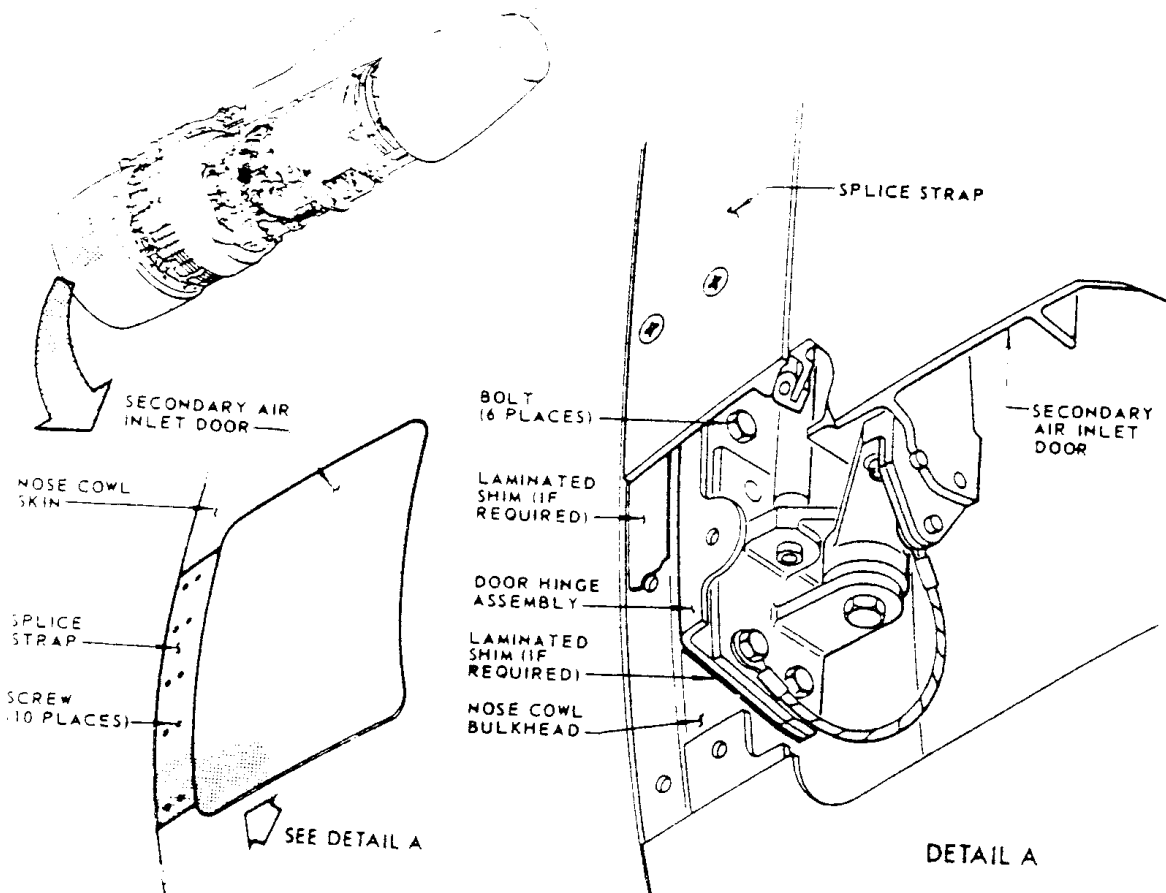

sabena B707	Module: ENGINE 1	A/C Reg :	Check :	 N1F2000507
	Oper. : RT-MP LC	Issuer : A43710	Cert.St.: 24828	
	Type : MEC-INSP	Release Date: 15.10.2001	Page 2 of 2	

ENG #1 SEC INLET DOORS INSP

					MAINT	RII/INSP
Nr.	Hardtime	Task	Spec.	Related Documents		
1.		E3	INS	MMS-328 710001 A0101 rev 15/05/01		
Check: C						
Zones: 451						
Access:						

ENGINE #1 SECONDARY INLET DOORS INSPECTION.

Close visual inspection of secondary inlet doors for condition and free operation.

Secondary Air Inlet Door Installation