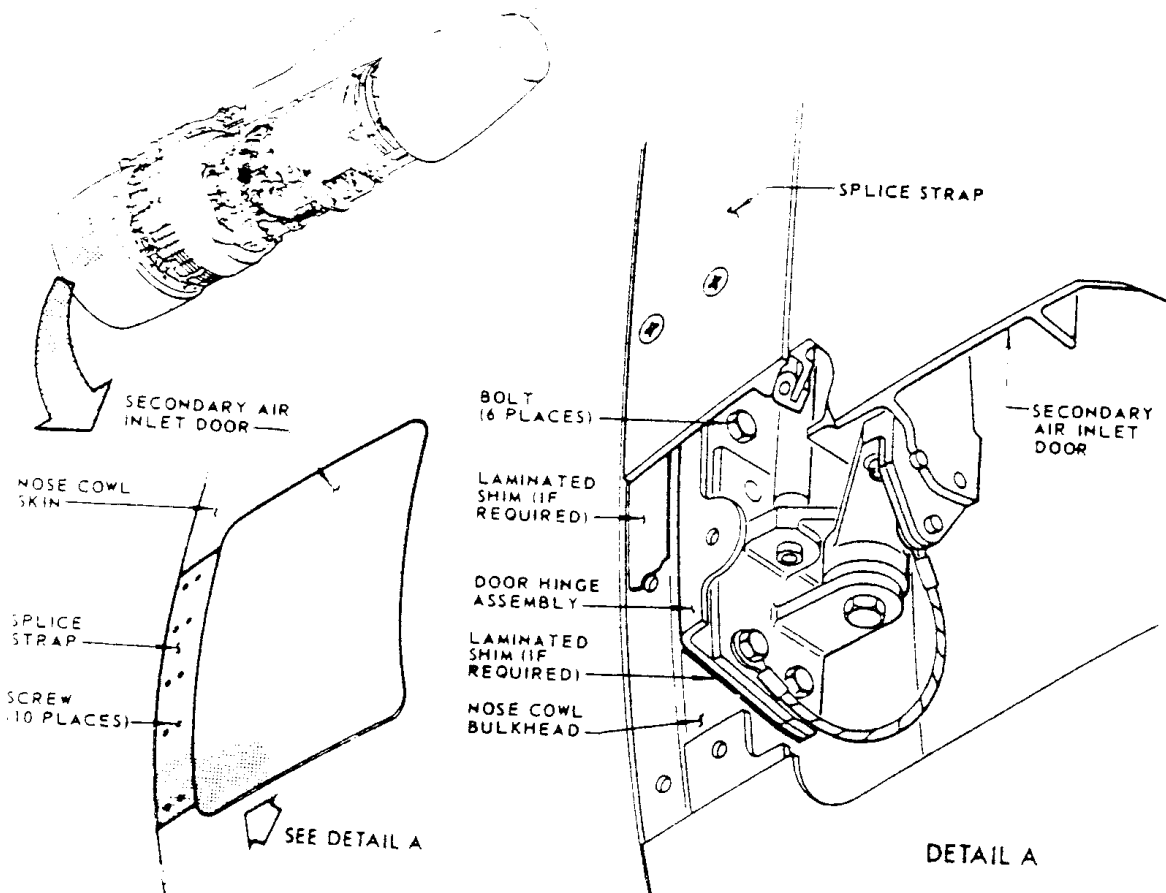

sabena B707	Module: ENGINE 2	A/C Reg :	Check :	 O1F2000507
	Oper. : RT-MP LC	Issuer : A43710	Cert.St.: 24828	
	Type : MEC-INSP	Release Date: 15.10.2001	Page 2 of 2	
Spec. : MECH. INSP				

ENG #2 SEC INLET DOORS INSP

					MAINT	RII/INSP
Nr.	Hardtime	Task	Spec.	Related Documents		
1.		E3	INS	MMS-328 710001 A0102 rev 15/05/01		
Check: C						
Zones: 452						
Access:						

ENGINE #2 SECONDARY INLET DOORS INSPECTION.

Close visual inspection of secondary inlet doors for condition and free operation.

Secondary Air Inlet Door Installation