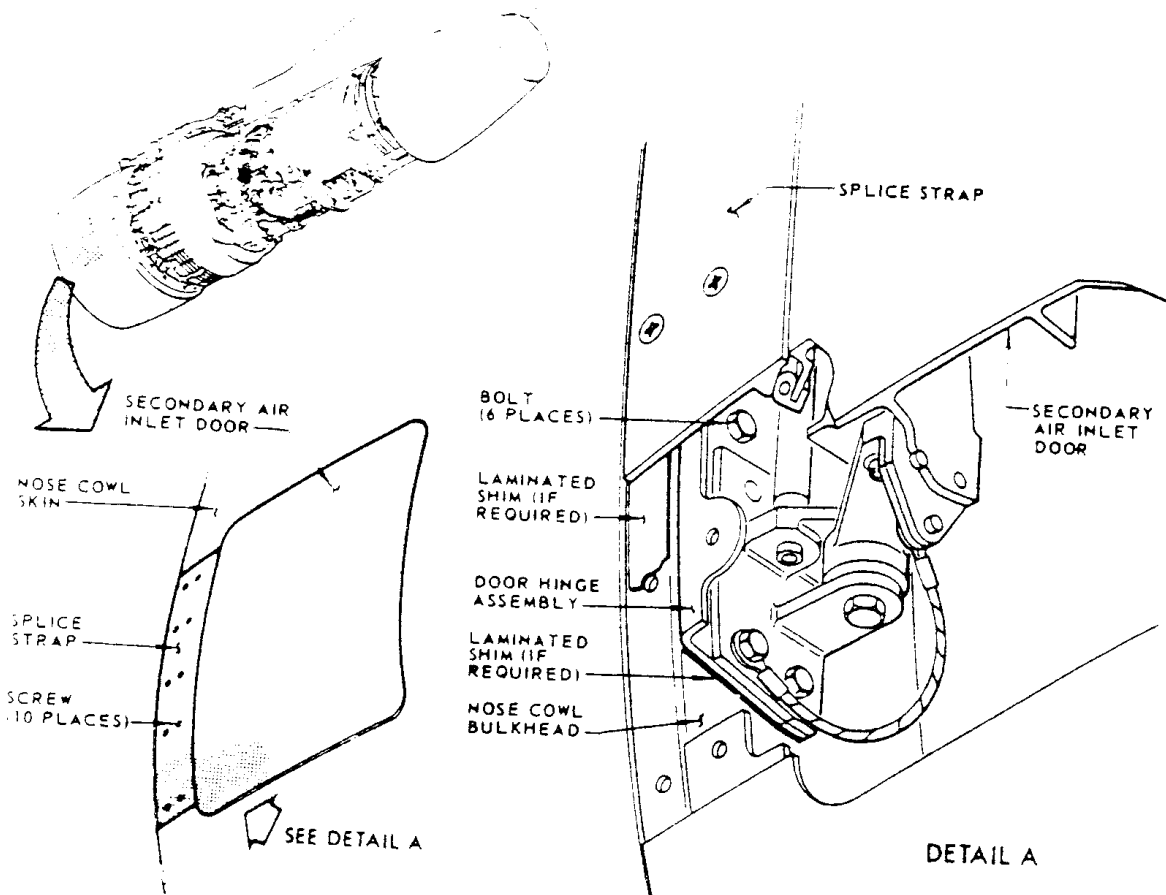

sabena B707	Module: ENGINE 3	A/C Reg :	Check :	 P1F2000508
	Oper. : RT-MP LC	Issuer : A43710	Cert.St.: 24828	
	Type : MEC-INSP	Release Date: 15.10.2001	Page 2 of 2	

ENG #3 SEC INLET DOORS INSP

					MAINT	RII/INSP
Nr.	Hardtime	Task	Spec.	Related Documents		
1.		E3	INS	MMS-328 710001 A0103 rev 15/05/01		
Check: C						
Zones: 453						
Access:						

ENGINE #3 SECONDARY INLET DOORS INSPECTION.

Close visual inspection of secondary inlet doors for condition and free operation.

Secondary Air Inlet Door Installation